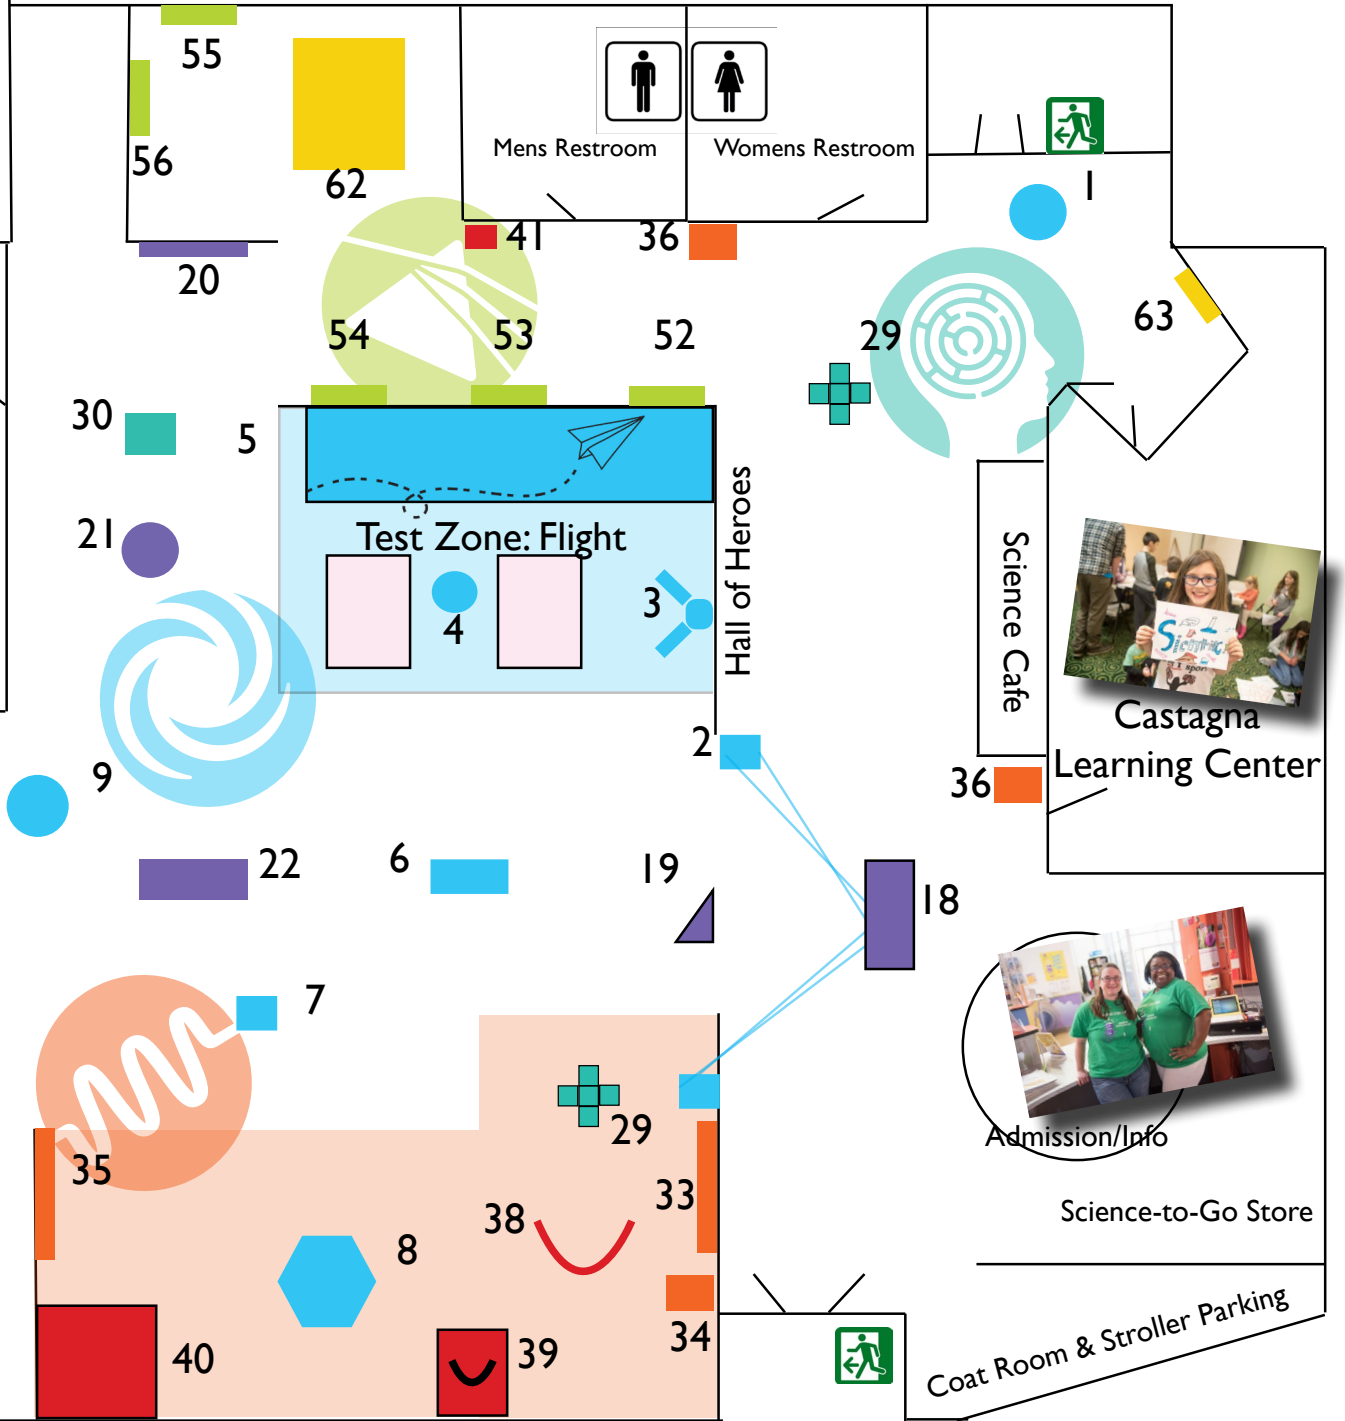

Future Outdoor Courtyard

Visit www.ElevateCuriosity.org to learn more!

Rock n' Roll Stage

Maker Space

Test Zone: Engineering

Test Zone: Flight

Fluid Dynamics	
1. Minimal Surfaces	9. Turntable
2. Air Tubes	10. Water Lab - Valve Play
3. Air Play	11. Water Lab - Sluiceway
4. Wind Tube	12. Water Lab - Pump Tower
5. Airplane Launchers	13. Water Lab - Bell Fountain
6. Tennis Ball Launcher	14. Water Lab - Vortex
7. Parachute Launcher	15. Water Lab - Hydroelectric Dam
8. Thermal Zone	16. Topographic Box

Math and Logic	
29. Puzzle Tables	30. Hyperbolic Slot
31. Cyclograph	32. Cubelets Robots

Acoustics and Sound	
33. Bongophone	36. Whisper Tube
34. Boomwhackers	37. Rock n' Roll Stage - Sound
35. Xylophone	

Water Lab

Light and Vision	
52. Color Filters	57. Moving Head Light
53. Benham Disk	58. Rock n' Roll Stage - Light
54. Scope on a Rope	59. Einstein Illusion
55. Colorful Shadow	60. Kaleidoscope Table
56. Infinity Mirror	61. Duck Under Kaleidoscope

Science-to-Go Store

Coat Room & Stroller Parking

Castagna Learning Center

Science Cafe

Mens Restroom

Womens Restroom

Hall of Heroes

Hall of Heroes