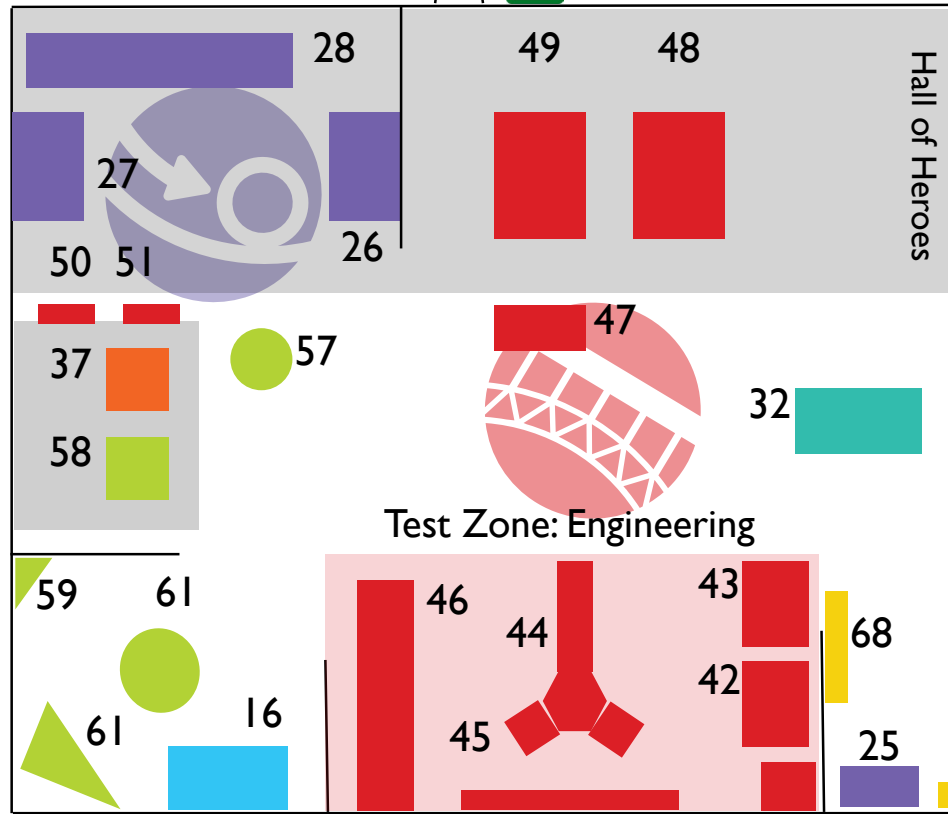

Future Outdoor Courtyard

Visit www.ElevateCuriosity.org to learn more!

Rock n' Roll Stage

Maker Space

Test Zone: Engineering

Test Zone: Flight

Fluid Dynamics	
1. Minimal Surfaces	9. Turntable
2. Air Tubes	10. Water Lab - Valve Play
3. Air Play	11. Water Lab - Sluiceway
4. Wind Tube	12. Water Lab - Pump Tower
5. Airplane Launchers	13. Water Lab - Bell Fountain
6. Tennis Ball Launcher	14. Water Lab - Vortex
7. Parachute Launcher	15. Water Lab - Hydroelectric Dam
8. Thermal Zone	16. Topographic Box

Mechanics and Motion	
23. Ball Tracks	24. Pendulum Lab
18. Kinetic Sculpture	25. Sand Pendulum
19. Super Bounce	26. Leverage Learning
20. Gear Power	27. Can You Lift 100lbs?
21. Gravity Well	28. Roller Coaster

Water Lab

Light and Vision	
52. Color Filters	57. Moving Head Light
53. Benham Disk	58. Rock n' Roll Stage - Light
54. Scope on a Rope	59. Einstein Illusion
55. Colorful Shadow	60. Kaleidoscope Table
56. Infinity Mirror	61. Duck Under Kaleidoscope

Electricity and Magnetism	
62. Energy Floor	66. Magnetic Sculpture
63. Light it Up	67. Magnet Bench
64. Crank Power	68. Magnetic Fields
65. Circuit Bench	

Bus Loading Zones

Parking Lot

Use Crosswalk!

Admission/Info