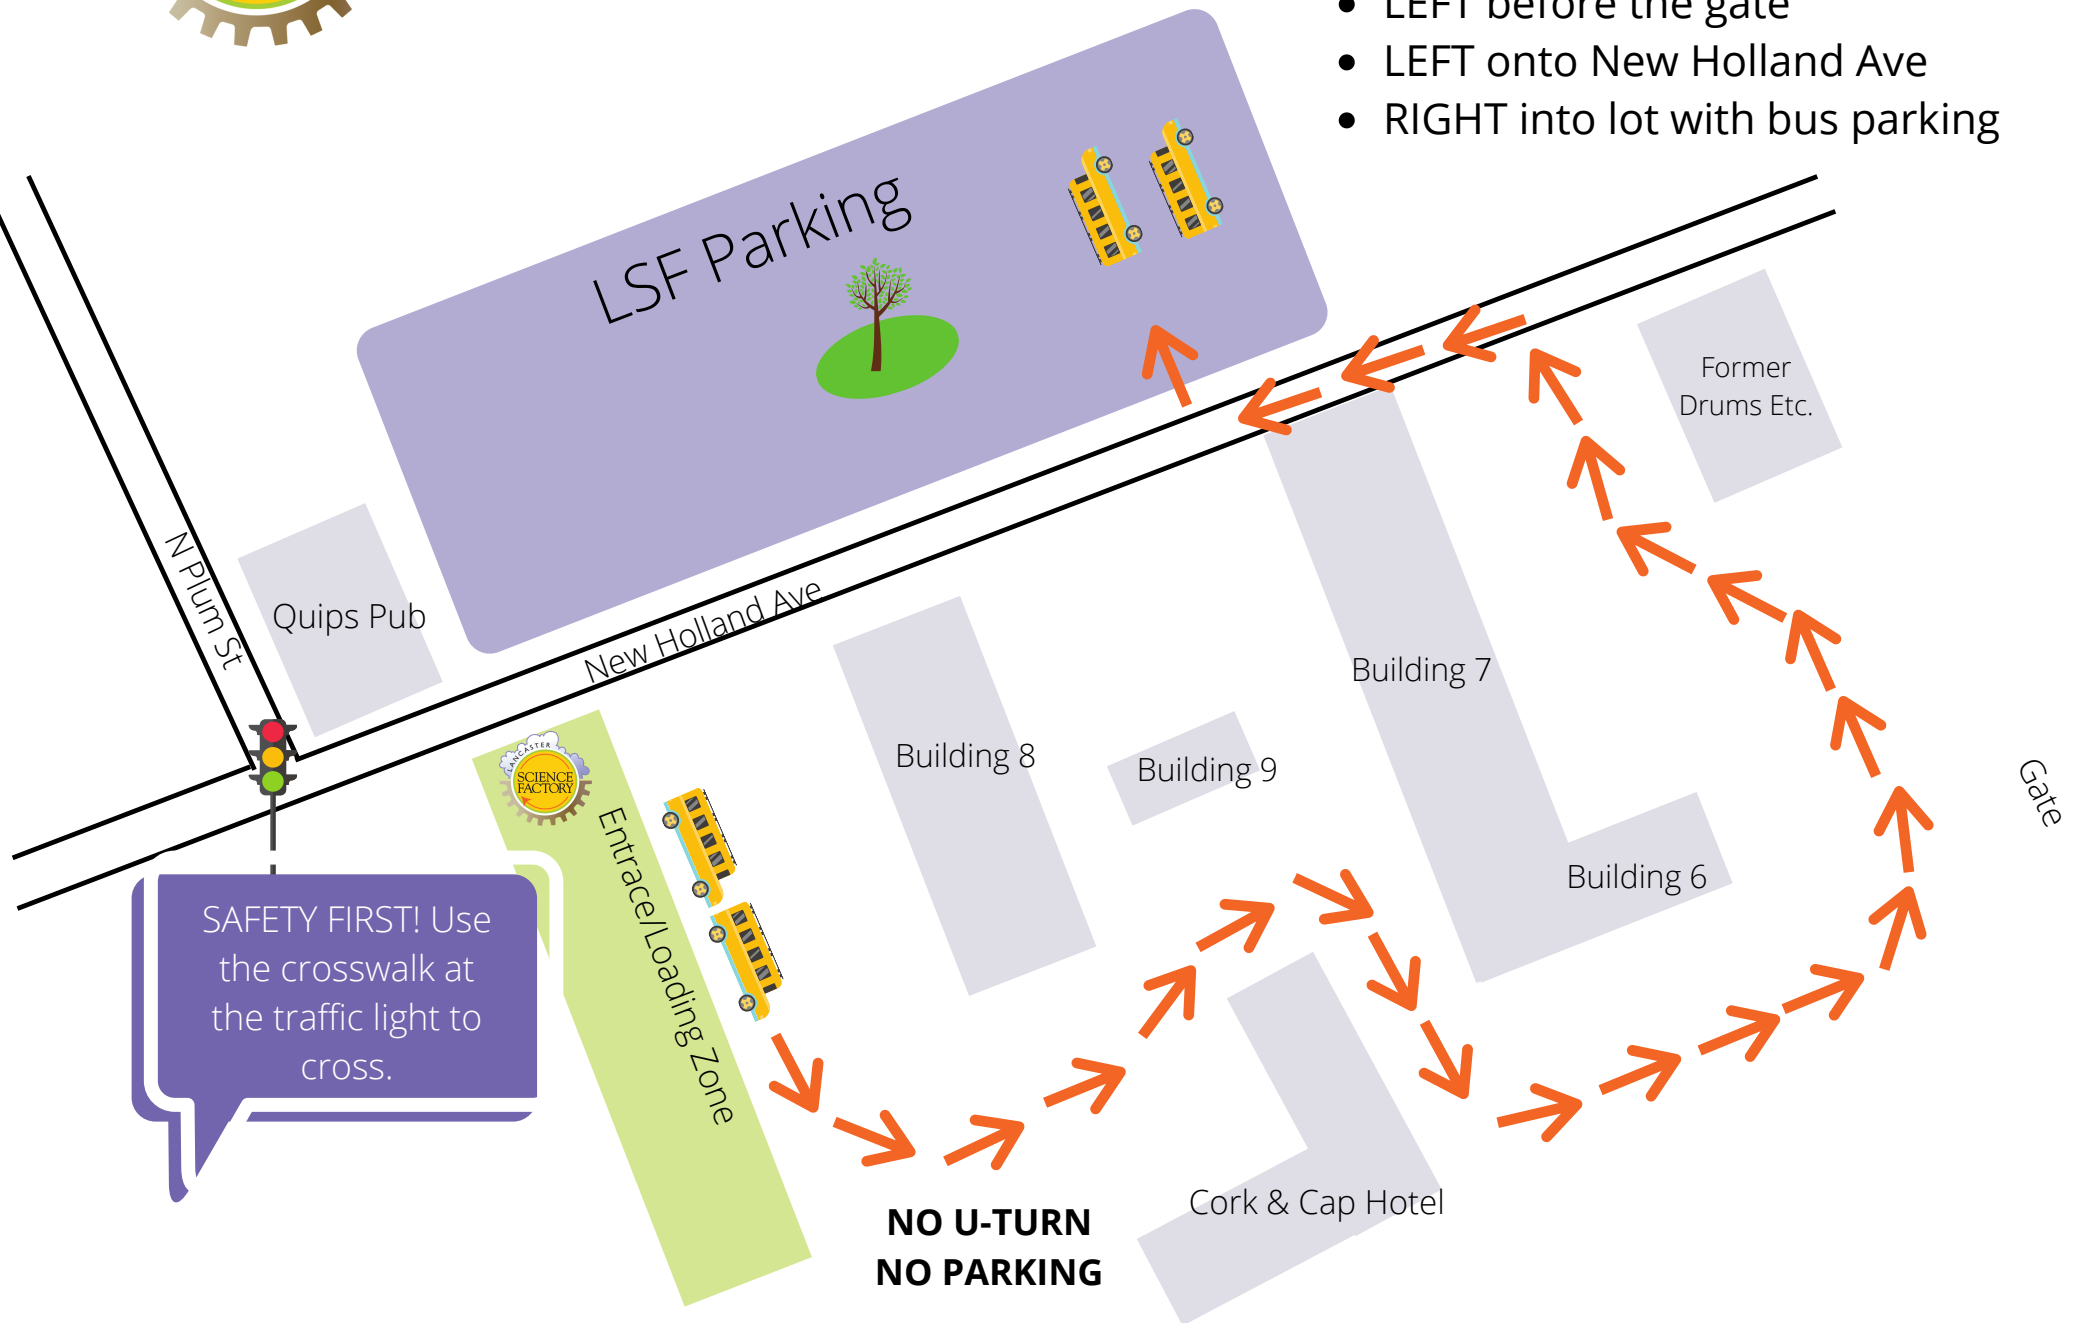

Bus Parking Instructions

Bus drivers receive free admission during field trips

- LEFT at the end of Building 9
- RIGHT at Building 7 Entrance
- LEFT at Cork & Cap Ballroom
- LEFT before the gate
- LEFT onto New Holland Ave
- RIGHT into lot with bus parking

SAFETY FIRST! Use the crosswalk at the traffic light to cross.

**NO U-TURN
NO PARKING**