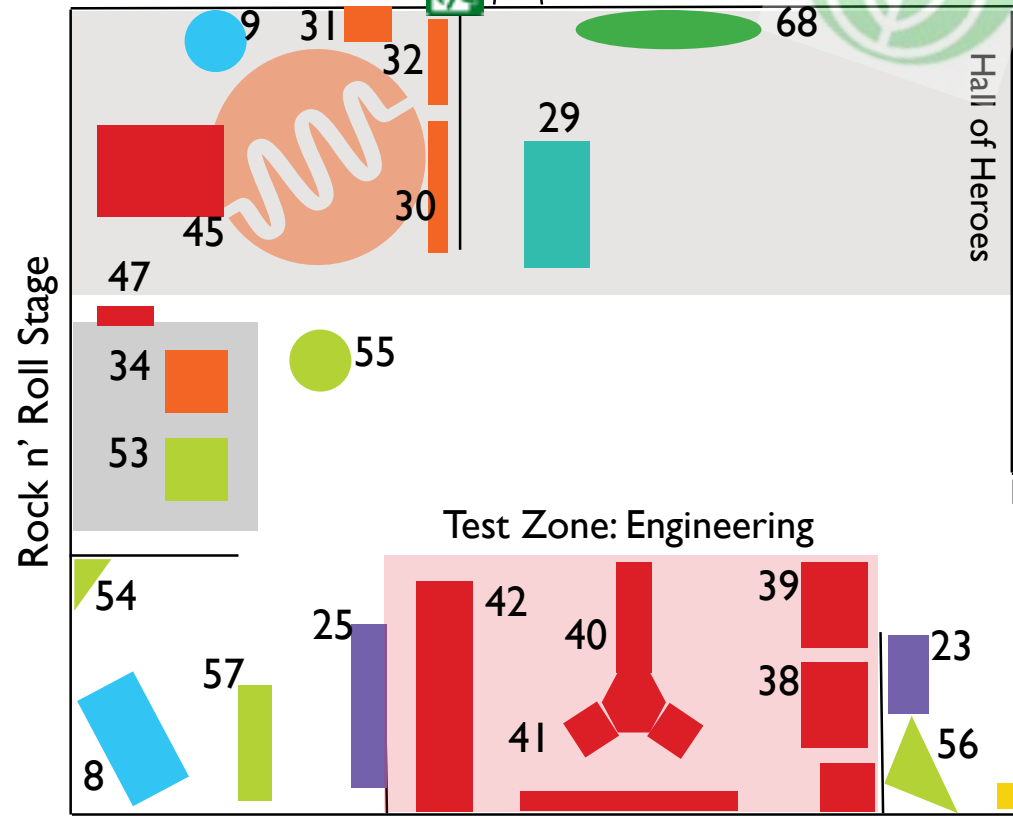

Environmental Sustainability	
64. Cistern	
65. Rain Garden	
66. River Benches	
67. Solar Flower	
68. Wind Power	
69. Rock Music	

Fluid Dynamics	
1. Bubble Zone	9. Turntable
2. Pneumatic Tubes	10. Water Lab - Valve Play
3. Air Play	11. Water Lab - Sluiceway
4. Wind Tube	12. Water Lab - Pump Tower
5. Airplane Launchers	13. Water Lab - Bell Fountain
6. Tennis Ball Launcher	14. Water Lab - Vortex
7. Parachute Launcher	15. Water Lab - Hydroelectric Dam
8. Topographic Box	

Structural Engineering	
35. Giant Arch	42. Racetrack
36. Catenary Arch	43. Truss Bridge
37. Ceiling Beam	44. Blue Blocks
38. K'nex Station	45. Magformers
39. Kid Kn'ex Station	46. Sky Bridge
40. Shake Table	47. Rock n' Roll Stage - Knots
41. K'nex Racers	